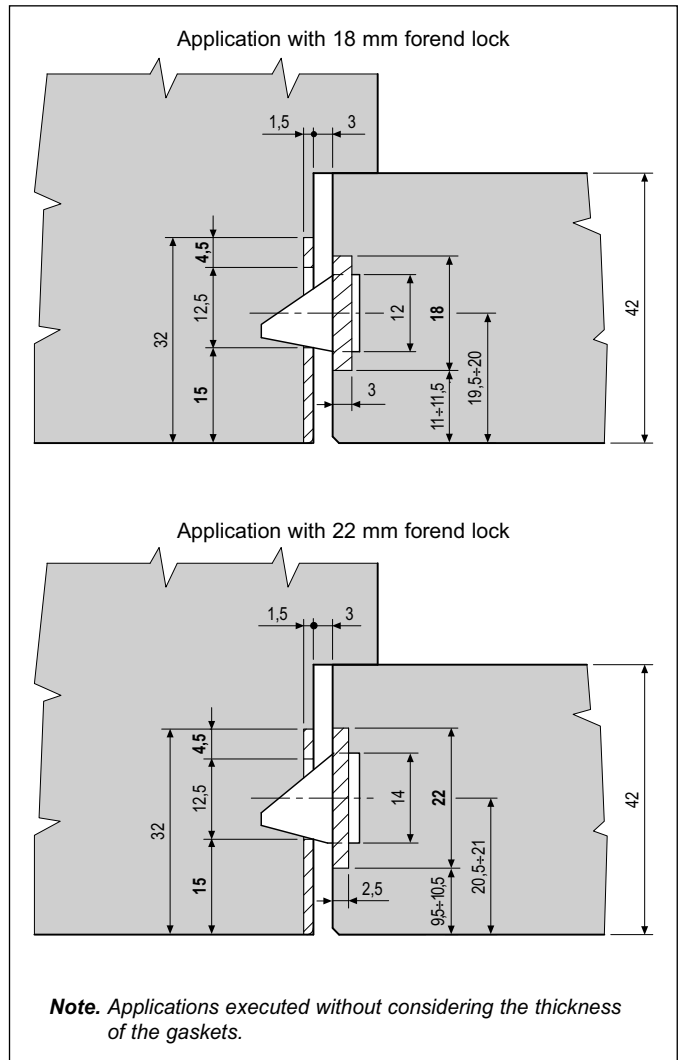

22x82 mm striker - for Mediana Evolution and Centro latch only, round ends with square lip

Description

Steel or brass striker with round ends, 22 mm wide, 82 mm long. 10 mm square lip for jamb protection in area where spring latch strikers. Suitable for both right and left-handed applications.

Application

Used in combination with Mediana Evolution and Centro latch only, on flush doors with timber frame.

Mounting

Mill the frame according to the dimensions shown in the diagram. Install the striker with the lip flush with the edge of the frame. Fasten with two 4x25 mm screws.