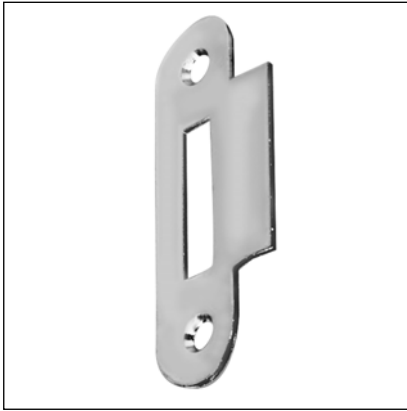

22x82 mm striker - for Mediana Evolution and Centro latch only, round ends with square lip

Description

Steel or brass striker with round ends, 22 mm wide, 82 mm long. 10 mm square lip for jamb protection in area where spring latch strikers. Suitable for both right and left-handed applications.

Application

Used in combination with Mediana Evolution and Centro latch only, on flush doors with timber frame.

Mounting

Mill the frame according to the dimensions shown in the diagram. Install the striker with the lip flush with the edge of the frame. Fasten with two 4x25 mm screws.