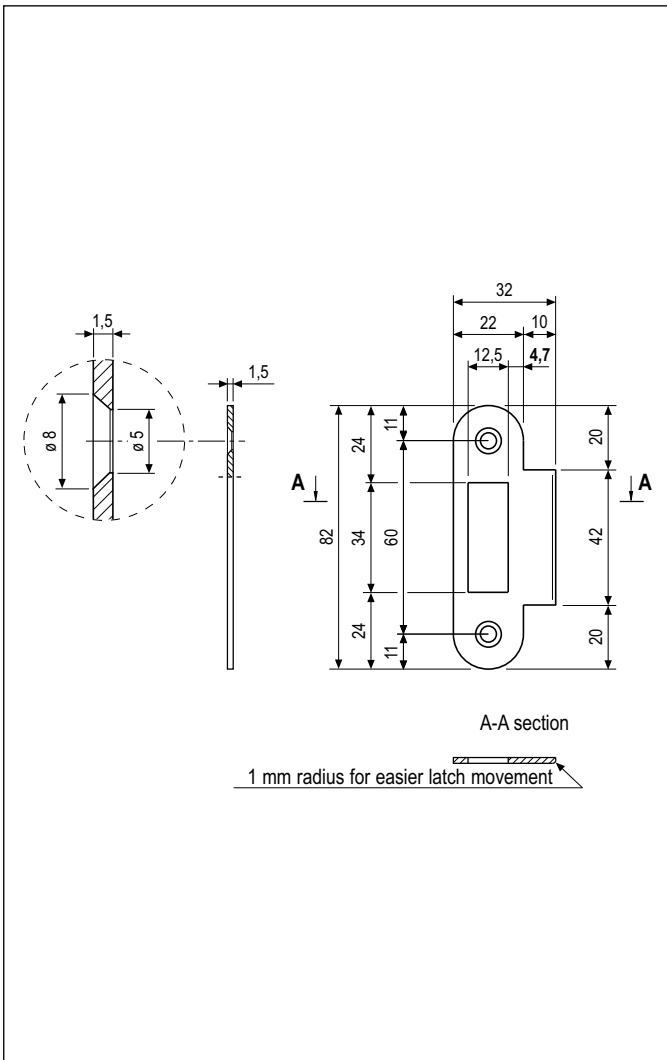

22x82 mm striker - for Mediana Evolution and Centro latch only, round ends with square lip

Description

Steel or brass striker with round ends, 22 mm wide, 82 mm long. 10 mm square lip for jamb protection in area where spring latch strikers. Suitable for both right and left-handed applications.

Application

Used in combination with Mediana Evolution and Centro latch only, on flush doors with timber frame.

Mounting

Mill the frame according to the dimensions shown in the diagram. Install the striker with the lip flush with the edge of the frame. Fasten with two 4x25 mm screws.