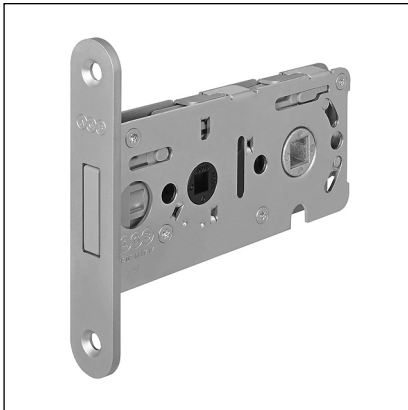

# Vitra, round ends, 6 mm bathroom lock, 18 mm forend

**Description**

Mortice lock with magnetic movement.

**Use**

For internal doors in glass, aluminium and wood.

**Fastening**

Fasten the lock with two screws 3,5x20 mm.

**Order Specifications**

Material	Article	Backset	WC
STEEL	B04502.85.XX	85	6 mm

**Note.** Refer to the price list in force to check the availability of the finishes.