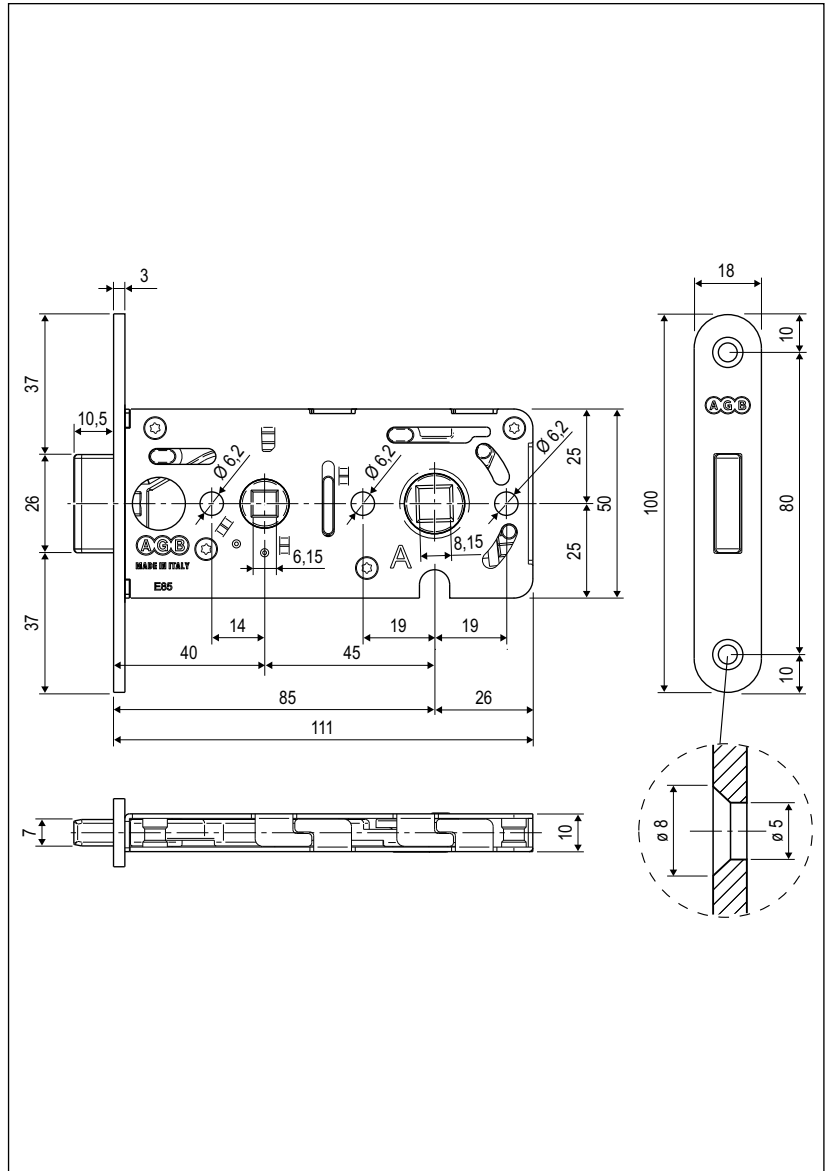

# Vitra, round ends, 6 mm bathroom lock, 18 mm forend

**Description**

Mortice lock with magnetic movement.

**Use**

For internal doors in glass, aluminium and wood.

**Fastening**

Fasten the lock with two screws 3,5x20 mm.

**Order Specifications**

Material	Article	Backset	WC
STEEL	B04502.85.XX	85	6 mm

**Note.** Refer to the price list in force to check the availability of the finishes.