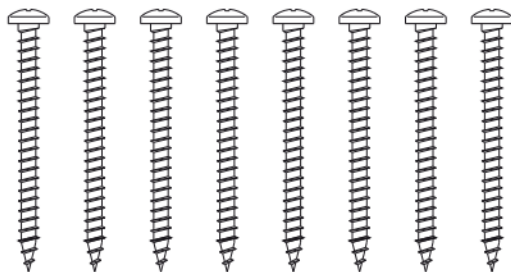

4,5 x 35 screws

5 x 60 screws

3,5 x 45 screws

4 x 60 screws

Kit fixing screws for wood

Description

Basic kit including all the screws needed for the assembly of the lock Ariete on wooden shutters. The stainless steel screws are black coloured, except for the 2 3x45 for the pre-assembly of the lock (upper and lower screw holes).

Contents

- n° 12 black stainless steel 4,5x35 screws, cylindric head (for push rod guide and single sash striker plate)
- n. 8 black stainless steel 5x60 screws for lock cover and second sash striker fixing;
- n° 2 black stainless steel 4x60 screws for pulling handle;
- n° 2 zinc steel 3,5x45 screws for pre-assembling of the lock case on the shutter.