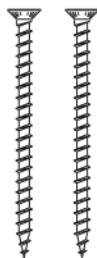

4,5 x 35 screws

5 x 60 screws

3,5 x 45 screws

4 x 60 screws

Kit fixing screws for wood

Description

Basic kit including all the screws needed for the assembly of the lock Ariete on wooden shutters. The stainless steel screws are black coloured, except for the 2 3x45 for the pre-assembly of the lock (upper and lower screw holes).

Contents

- n° 12 black stainless steel 4,5x35 screws, cylindric head (for push rod guide and single sash striker plate)
- n. 8 black stainless steel 5x60 screws for lock cover and second sash striker fixing;
- n° 2 black stainless steel 4x60 screws for pulling handle;
- n° 2 zinc steel 3,5x45 screws for pre-assembling of the lock case on the shutter.

Order specifications

Article		
H34400.00.XX		

NB. Refer to the price list in force to check the availability of the finishes.