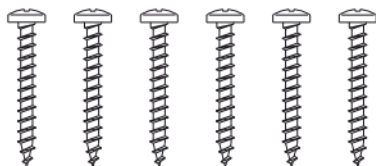

4,5 x 35 screws

5 x 60 screws

3,5 x 45 screws

4 x 60 screws

Kit fixing screws for wood

Description

Basic kit including all the screws needed for the assembly of the lock Ariete on wooden shutters. The stainless steel screws are black coloured, except for the 2 3x45 for the pre-assembly of the lock (upper and lower screw holes).

Contents

- n° 12 black stainless steel 4,5x35 screws, cylindric head (for push rod guide and single sash striker plate)
- n. 8 black stainless steel 5x60 screws for lock cover and second sash striker fixing;
- n° 2 black stainless steel 4x60 screws for pulling handle;
- n° 2 zinc steel 3,5x45 screws for pre-assembling of the lock case on the shutter.