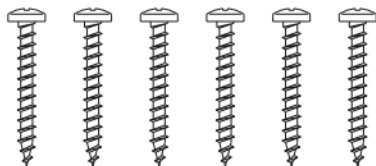

4,5 x 35 screws

5 x 60 screws

3,5 x 45 screws

4 x 60 screws

Kit fixing screws for wood

Description

Basic kit including all the screws needed for the assembly of the lock Ariete on wooden shutters. The stainless steel screws are black coloured, except for the 2 3x45 for the pre-assembly of the lock (upper and lower screw holes).

Contents

- n° 12 black stainless steel 4,5x35 screws, cylindric head (for push rod guide and single sash striker plate)
- n. 8 black stainless steel 5x60 screws for lock cover and second sash striker fixing;
- n° 2 black stainless steel 4x60 screws for pulling handle;
- n° 2 zinc steel 3,5x45 screws for pre-assembling of the lock case on the shutter.