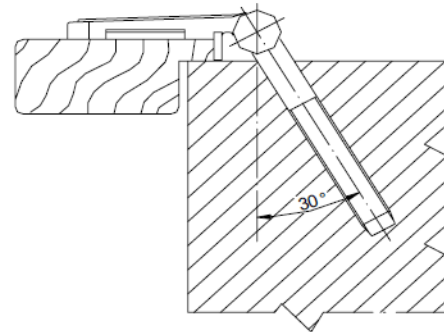

Mod. 2995

[www.amig.es](http://www.amig.es)

The strap hinge is fixing in the wall by means of rawplug or chemical cement.  
It can be fixed in the wall at 30° or 90°; it depends on the composition of the wall.