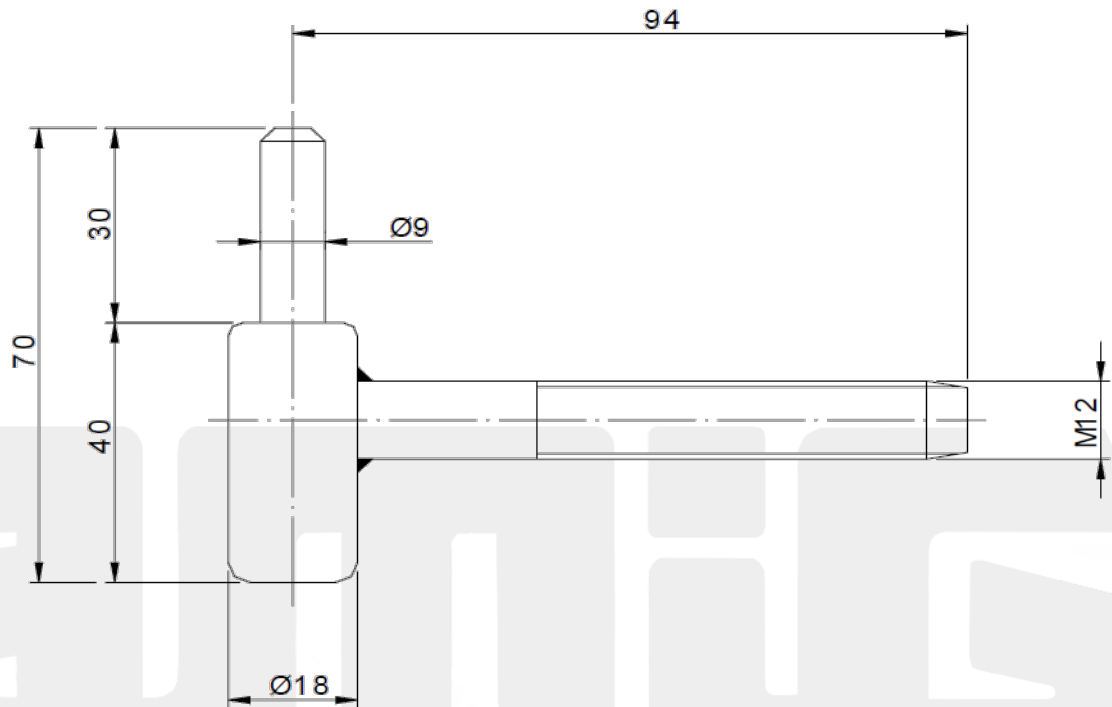

Mod. 2995

[www.amig.es](http://www.amig.es)

The strap hinge is fixing in the wall by means of rawplug or chemical cement.  
It can be fixed in the wall at 30° or 90°; it depends on the composition of the wall.