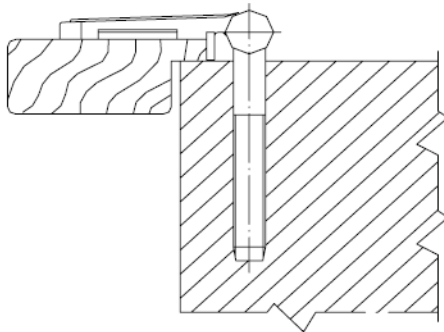

Mod. 2995

[www.amig.es](http://www.amig.es)

The strap hinge is fixing in the wall by means of rawplug or chemical cement.  
It can be fixed in the wall at 30° or 90°; it depends on the composition of the wall.