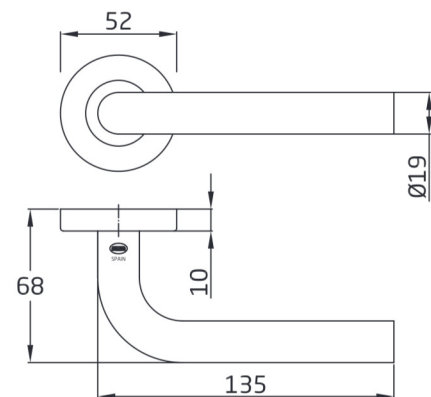

Ecofriendly

At AMIG we aim to offer the best quality in our products without harming the environment. For this reason, we work to comply at all times with environmental regulations in our processes, as well as by implementing the Comprehensive Management System (SIG) for packaging waste.

Care and cleaning

Clean with a dry cloth. Do not use abrasive and/or corrosive products, detergents, solvents or alcohols.