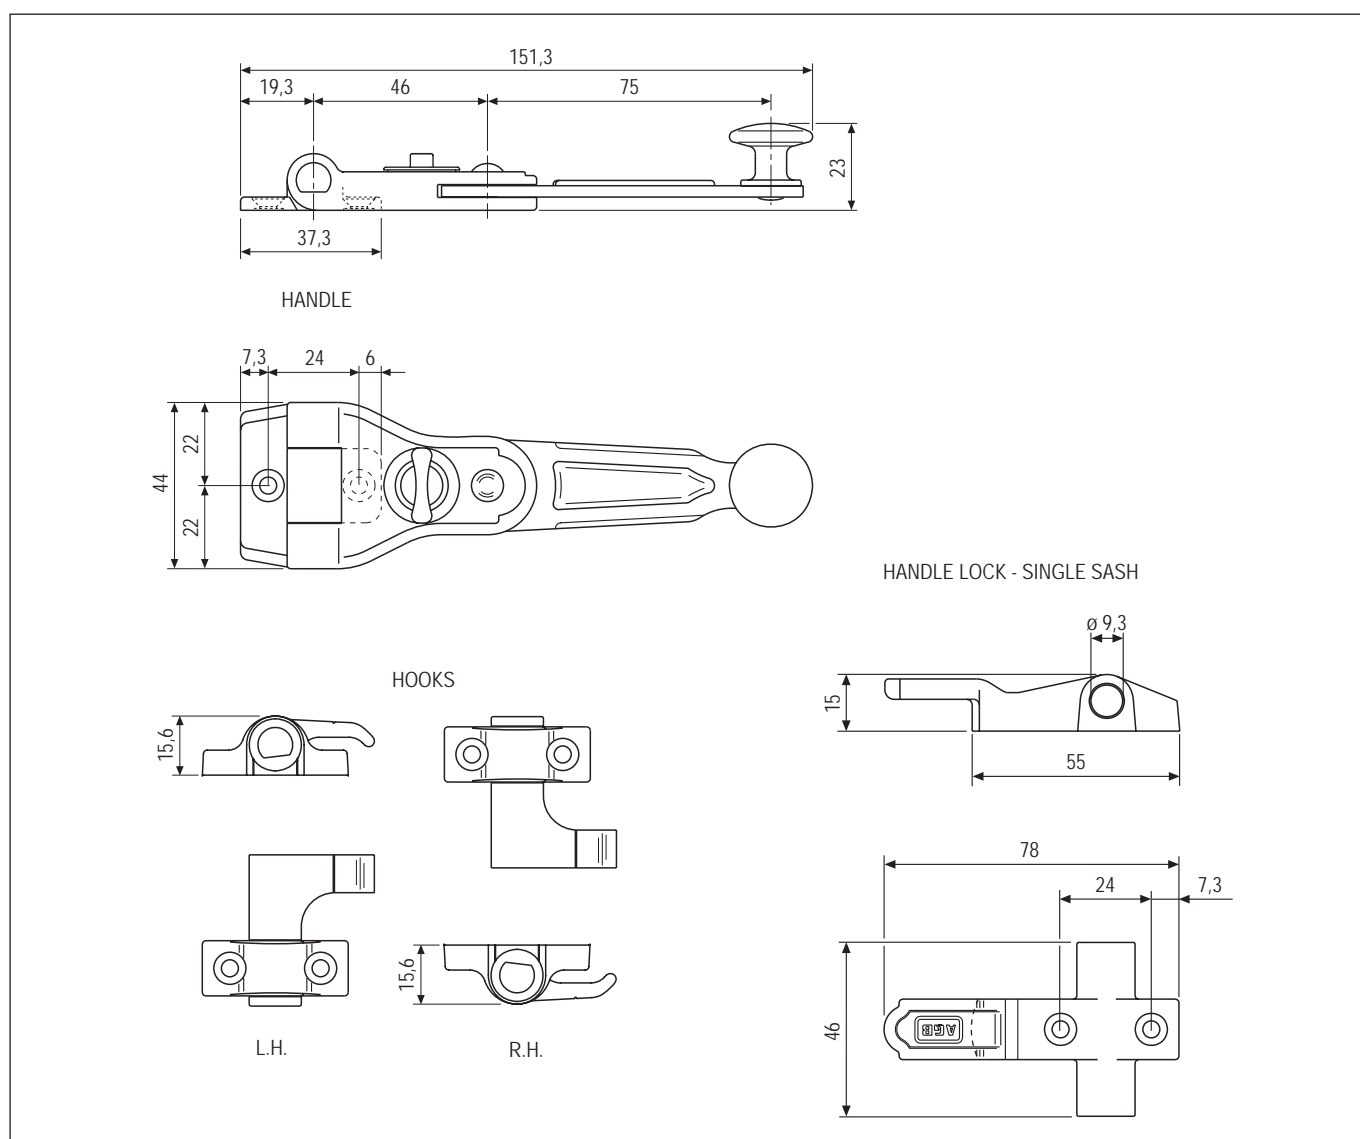

Order Specifications

Type	Article
UNICA	H00903.06.XX

NB. Refer to the price list in force to check the availability of the finishes.