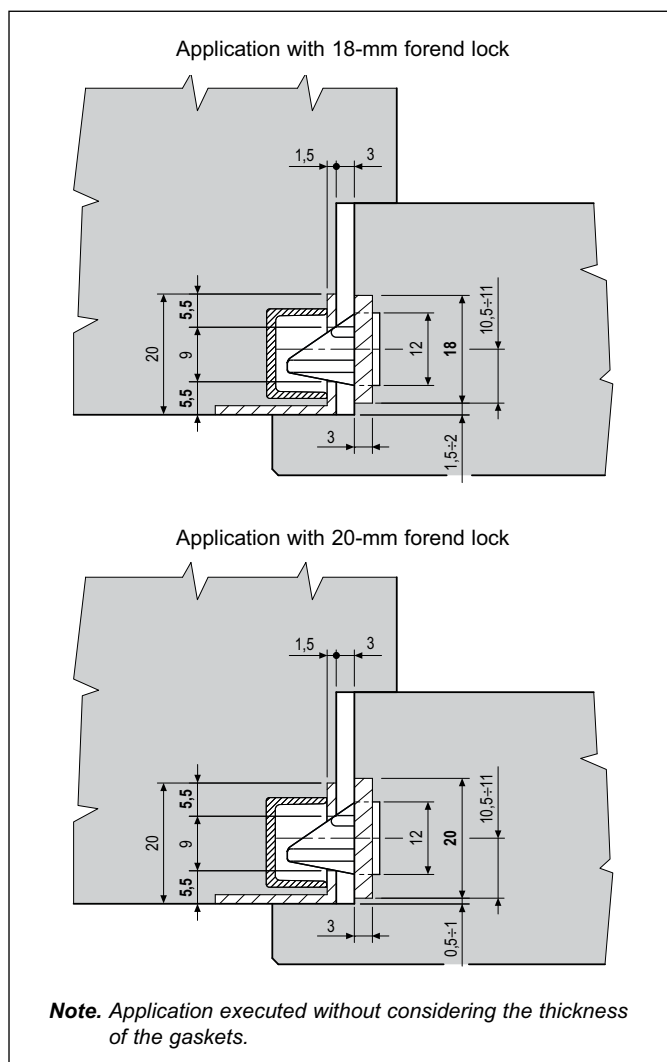

20x170 mm striker - radius 6 mm, 20 mm fold

Description

Steel striker with rounded ends, 20 mm wide, 170 mm long. L-shaped for protection of frame edge. Suitable for right and left-handed applications.

Use

Used in combination with all the *Euro 72* lock versions with 18 and 20 mm forend, on interior rebated doors with timber frame.

Fastening

Mill the frame according to the dimensions shown in the diagram. Install the striker flush with the edge of the frame. Fasten with three 3,5x25 mm screws.

Order Specifications

Material	Article	
STEEL	B10070.51.XX	

Note. Refer to the price list in force to check the availability of the finishes.