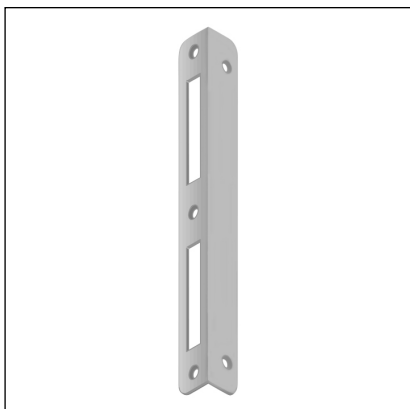

20x170 mm striker - radius 6 mm, 20 mm fold

Description

Steel striker with rounded ends, 20 mm wide, 170 mm long. L-shaped for protection of frame edge. Suitable for right and left-handed applications.

Use

Used in combination with all the *Euro 72* lock versions with 18 and 20 mm forend, on interior rebated doors with timber frame.

Fastening

Mill the frame according to the dimensions shown in the diagram. Install the striker flush with the edge of the frame. Fasten with three 3,5x25 mm screws.