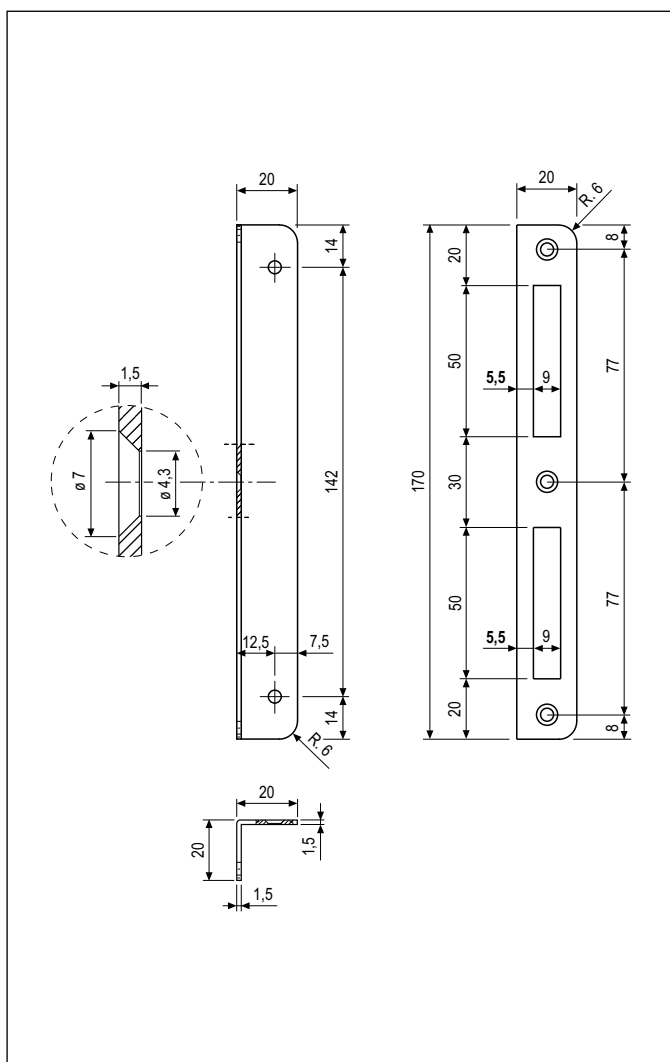

20x170 mm striker - radius 6 mm, 20 mm fold

Description

Steel striker with rounded ends, 20 mm wide, 170 mm long. L-shaped for protection of frame edge. Suitable for right and left-handed applications.

Use

Used in combination with all the *Euro 72* lock versions with 18 and 20 mm forend, on interior rebated doors with timber frame.

Fastening

Mill the frame according to the dimensions shown in the diagram. Install the striker flush with the edge of the frame. Fasten with three 3,5x25 mm screws.

Order Specifications

Material	Article	
STEEL	B10070.51.XX	

Note. Refer to the price list in force to check the availability of the finishes.