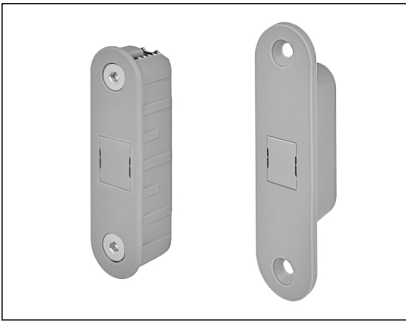

Kit Alu-Touch - Aluminium-wood fixed magnets

Description

Kit with an Easy-Touch striker and an Alu-Touch striker in plastic material with round edges, one of them has a red cover to identify the reverse polarity.
 Easy-Touch is completely interchangeable with Easy-Matic and Easy-Fix strikers with 22 mm width and 2,2, mm thickness and Alu-Touch with Alutop XT.

Use

To be used with fixed magnets for wooden sashes with aluminium frames and they can be installed in this case, they can be installed in different positions and hidden. If necessary, they can be installed in more magnet couples.

Fastening

With screws 3,5x20 mm and 2,5 mm allen key.

Order Specifications

Article
B02404.35.XX

Note. Refer to the price list in force to check the availability of the finishes.