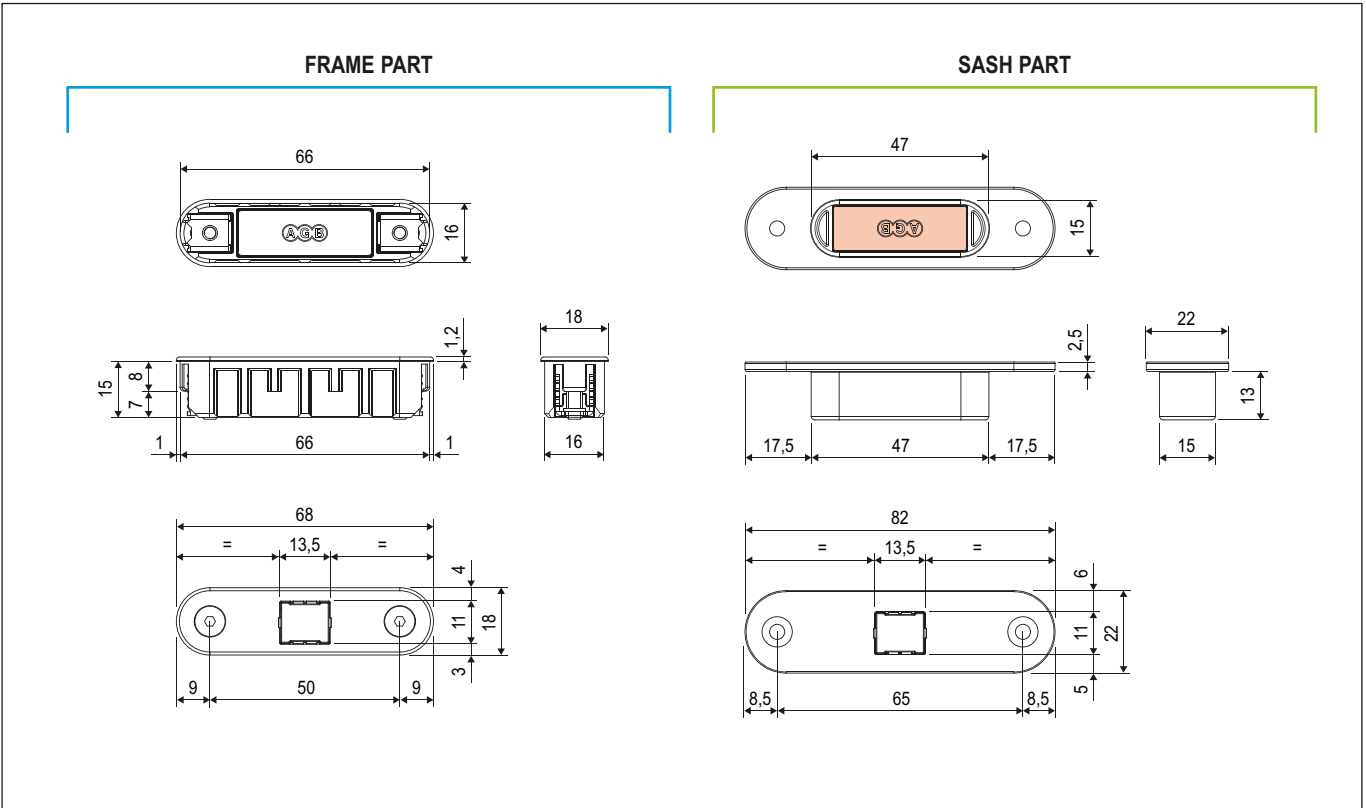

Kit Alu-Touch - Aluminium-wood fixed magnets

Description

Kit with an Easy-Touch striker and an Alu-Touch striker in plastic material with round edges, one of them has a red cover to identify the reverse polarity.
 Easy-Touch is completely interchangeable with Easy-Matic and Easy-Fix strikers with 22 mm width and 2,2, mm thickness and Alu-Touch with Alutop XT.

Use

To be used with fixed magnets for wooden sashes with aluminium frames and they can be installed in this case, they can be installed in different positions and hidden. If necessary, they can be installed in more magnet couples.

Fastening

With screws 3,5x20 mm and 2,5 mm allen key.

Order Specifications

Article
B02404.35.XX

Note. Refer to the price list in force to check the availability of the finishes.