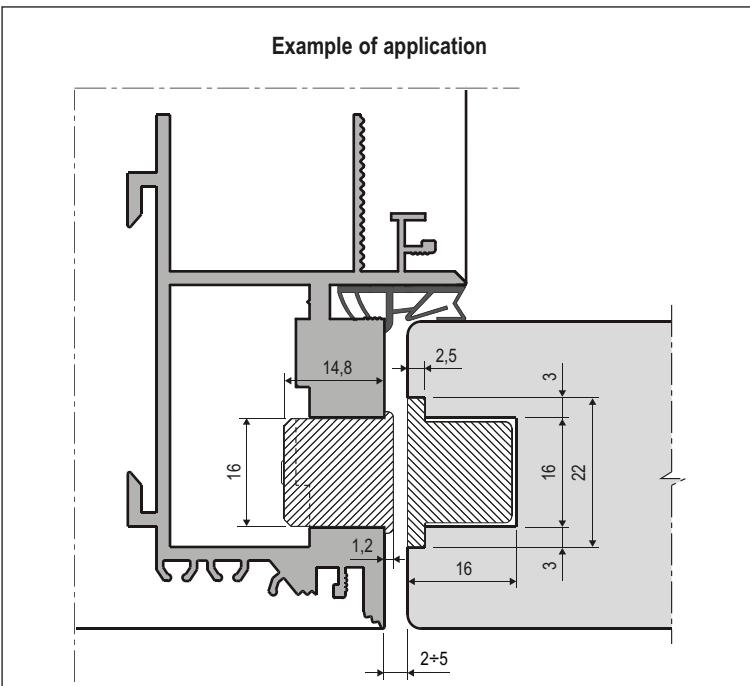

Kit Alu-Touch - Aluminium-wood fixed magnets

Description

Kit with an Easy-Touch striker and an Alu-Touch striker in plastic material with round edges, one of them has a red cover to identify the reverse polarity.
 Easy-Touch is completely interchangeable with Easy-Matic and Easy-Fix strikers with 22 mm width and 2,2, mm thickness and Alu-Touch with Alutop XT.

Fastening

With screws 3,5x20 mm and 2,5 mm allen key.

Order Specifications

Article
B02404.35.XX

Note. Refer to the price list in force to check the availability of the finishes.